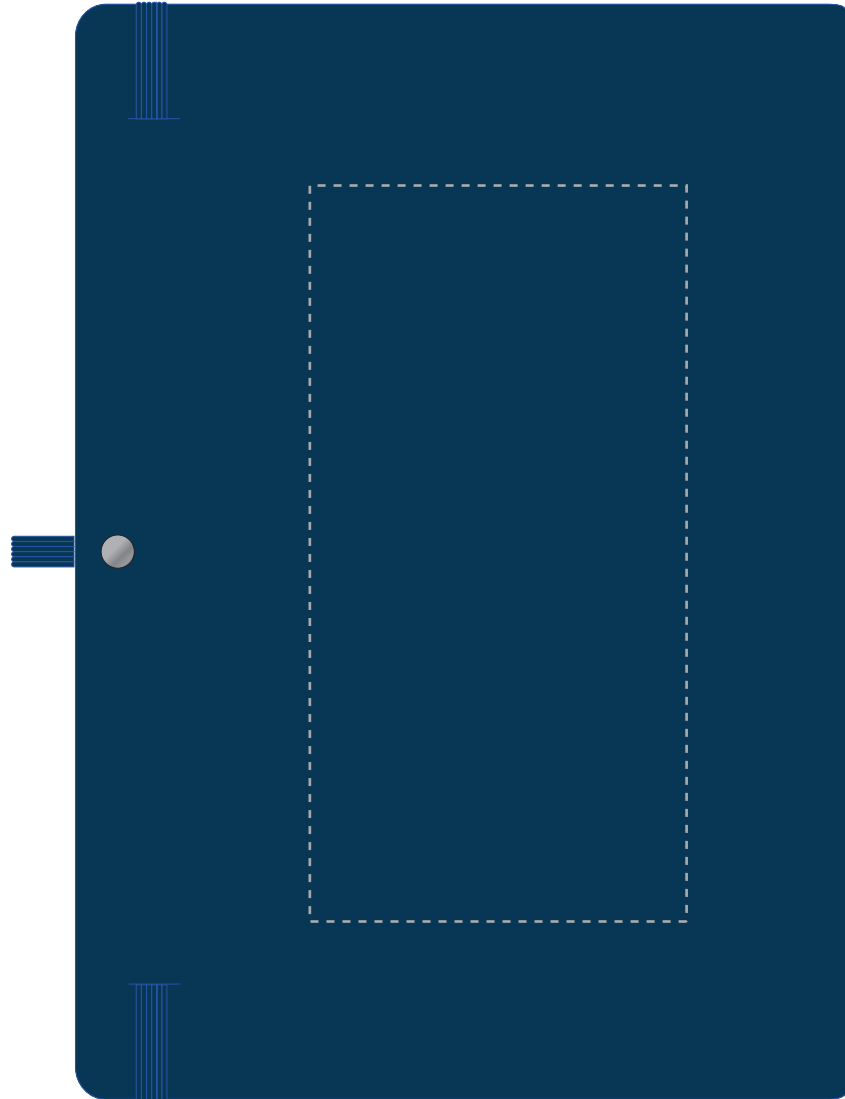

ARTWORK SCALE 50%  
FrontProduct Image for visualisation  
- colours may vary

- CENTRED TO PRINT AREA
- CENTRED TO NOTEBOOK

The dashed line is to demonstrate print area and will not appear on your printed item

**PANTONE REFERENCE(S)**

Full colour printing

Due to the nature of the product the print position may vary by 2 - 3 mm

 ARTWORK SCALE 50%  
 Back

 Product Image for visualisation  
 - colours may vary

- CENTRED TO PRINT AREA
- CENTRED TO NOTEBOOK

**The dashed line is to demonstrate print area and will not appear on your printed item**
**PLEASE NOTE:**

- All colours including print and product are for visual purposes only and should not be regarded as the actual colour of the product and print.
- Some products may vary from batch to batch and may differ from previous orders.
- The colour and texture of a product can also have an effect on the final print colour.
- By approving this order we accept that you understand these terms.